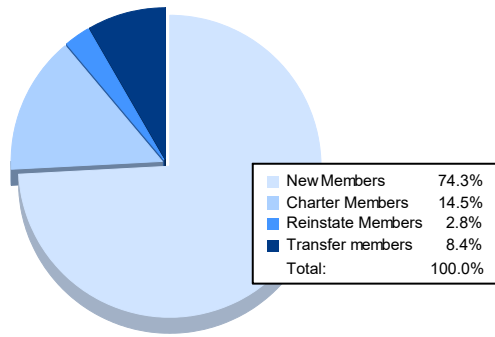

Year	New Clubs	Dropped Clubs	Gain/ Loss Clubs	New Members	Charter Members	Reinstate Members	Transfer Members	Total Member Added	Total Members Dropped	Gain/ Loss Members
2016-2017	0	1	-1	157	9	1	21	188	249	-61
2017-2018	0	0	0	150	2	4	16	172	234	-62
2018-2019	0	1	-1	90	1	9	10	110	177	-67
2019-2020	1	0	1	122	34	3	8	167	161	6
2020-2021	1	0	1	159	31	6	18	214	180	34
<b>Average</b>	<b>0</b>	<b>0</b>	<b>0</b>	<b>136</b>	<b>15</b>	<b>5</b>	<b>15</b>	<b>170</b>	<b>200</b>	<b>-30</b>

### Membership Composition June 2021 Cumulative

### Gender Composition June 2021 Cumulative