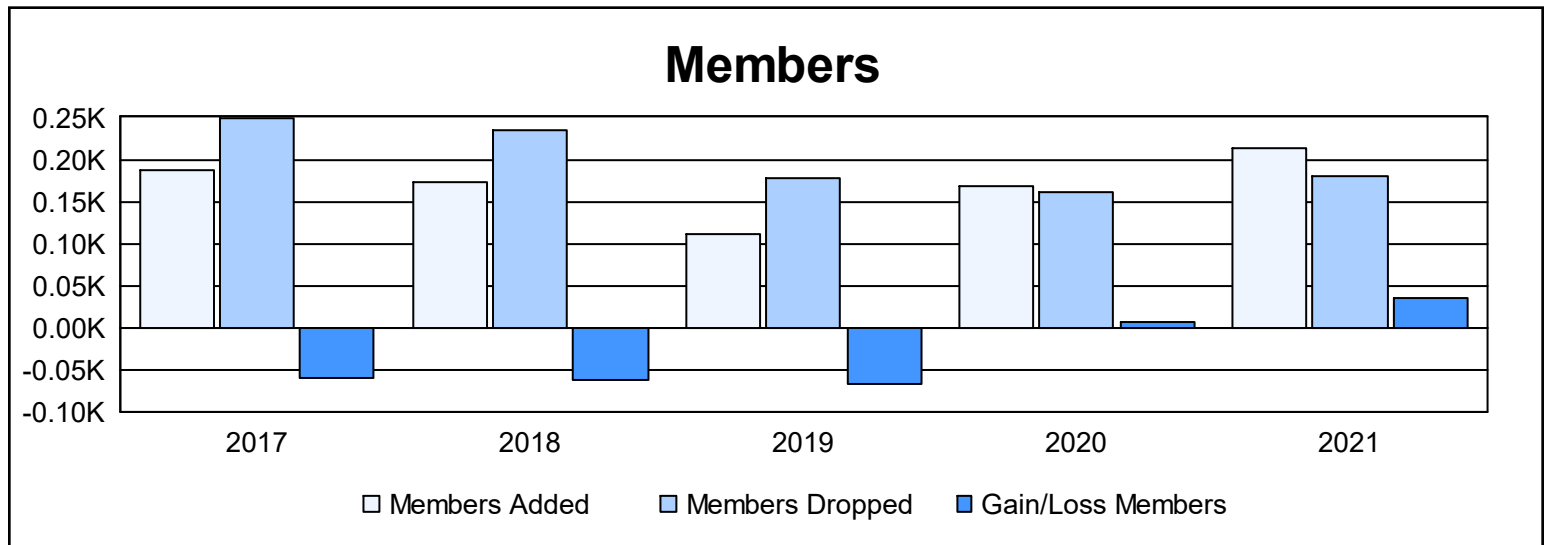

Year	New Clubs	Dropped Clubs	Gain/ Loss Clubs	New Members	Charter Members	Reinstate Members	Transfer Members	Total Member Added	Total Members Dropped	Gain/ Loss Members
2016-2017	0	1	-1	157	9	1	21	188	249	-61
2017-2018	0	0	0	150	2	4	16	172	234	-62
2018-2019	0	1	-1	90	1	9	10	110	177	-67
2019-2020	1	0	1	122	34	3	8	167	161	6
2020-2021	1	0	1	159	31	6	18	214	180	34
<b>Average</b>	<b>0</b>	<b>0</b>	<b>0</b>	<b>136</b>	<b>15</b>	<b>5</b>	<b>15</b>	<b>170</b>	<b>200</b>	<b>-30</b>

### Membership Composition June 2021 Cumulative