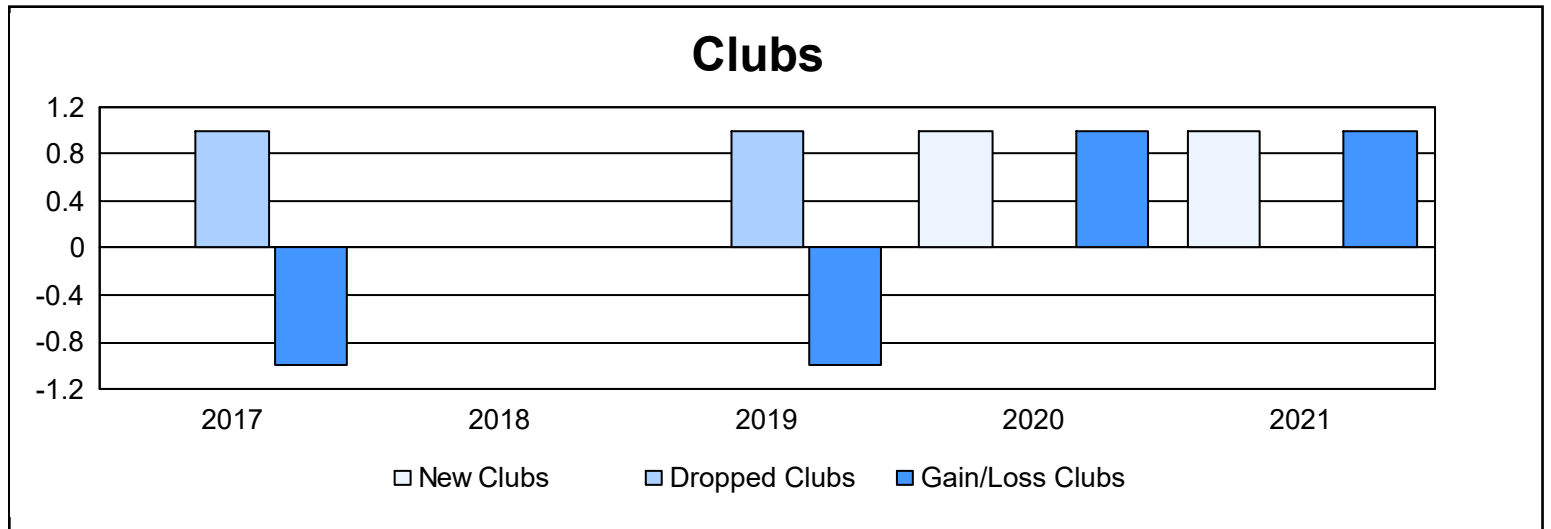

Year	New Clubs	Dropped Clubs	Gain/ Loss Clubs	New Members	Charter Members	Reinstate Members	Transfer Members	Total Member Added	Total Members Dropped	Gain/ Loss Members
2016-2017	0	1	-1	157	9	1	21	188	249	-61
2017-2018	0	0	0	150	2	4	16	172	234	-62
2018-2019	0	1	-1	90	1	9	10	110	177	-67
2019-2020	1	0	1	122	34	3	8	167	161	6
2020-2021	1	0	1	159	31	6	18	214	180	34
<b>Average</b>	<b>0</b>	<b>0</b>	<b>0</b>	<b>136</b>	<b>15</b>	<b>5</b>	<b>15</b>	<b>170</b>	<b>200</b>	<b>-30</b>

### Membership Composition June 2021 Cumulative